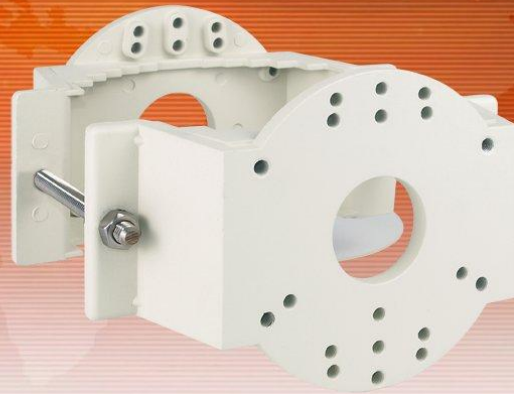

## Pole mount adapter NVB-40PA

### Features

- Pole mount aluminium adapter for NVB-SD40WB and NVB-40PWB/230 wall mount brackets (an additional NVB-40PWBA adapter-plate is required for NVB-40PWB/230 mount)